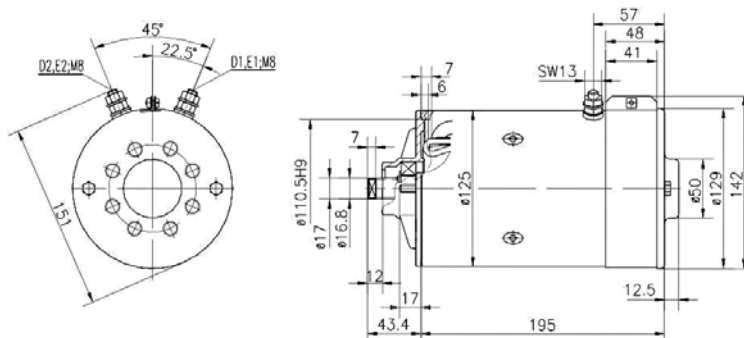

MM 202
(IM0250)

DC	24	3	2600	→	-	4	8	-

11.216.426

BOSCH REXROTH, OIL SYSTEM

AMK5527 24V 3,0kW