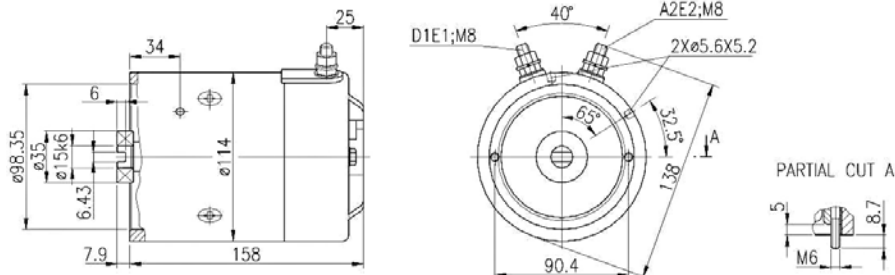

Type	V	kW	RPM	Sentido de Rotação Sentido de Giro	S1 (min)	S2 (min)	S3 (%ED)	IP
MM 208 * (IM0270)	DC	24	2,2	2500	→	-	1,2	4	IP44

BAR CARGOLIFT, MBB PALFINGER, HYDAC FLUIDTECHNIK, MONTEC

11.216.633

AMJ5803 24V 2,2kW